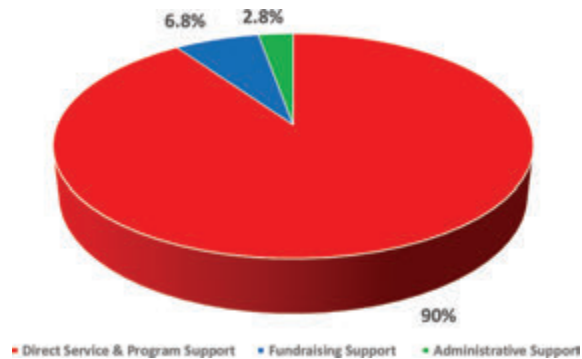

Friends of Scouting 2024

BOY SCOUTS
OF AMERICA®
ALOHA COUNCIL

(808) 595-6366
ScoutingHawaii.org

GIVE ONLINE
TODAY!

SCOUTINGHAWAII.ORG/FOS

SCOUTING SUPPORT

Financing the Council's \$3.2 Million Budget

Here's what it costs to make Scouting happen in the Aloha Council, BSA

INCOME

EXPENSES

100% of your donation supports local Scouting.

Generous Friends of Scouting like you fund 13% of the Annual Budget for the Aloha Council.

No child is ever turned away for inability to pay. Your support provides access.